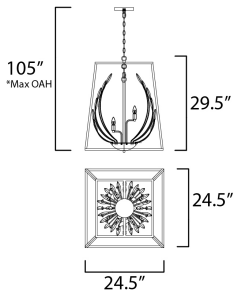

PRODUCT DESCRIPTION

Metal frames finished in a lustrous Gold Leaf house a Polished Nickel bouquet of Beveled Crystal petals. The combination of gold, nickel, and crystal are dramatic elements that blend together in a homogenous fashion.

FINISHES OPTION

 Polished Nickel / Gold Leaf (PNGL)

GLASS

Beveled Crystal BC

MATERIAL

Steel, Glass

RATINGS

cETLus
Dry Location

ADDITIONAL

OPERATING TEMPERATURE:
-20°C (-4°F), 40°C (104°F)

MEASUREMENTS

DIMENSION : 24.5" L x 24.5" W x 29.5" H
 MAX OAH : 105" OAH
 CANOPY : 6" W x 1" H x 6" L
 HANGING WEIGHT : 38.5 lb

LAMPING

INPUT VOLTAGE : 120V
 BULB : 6 x 40W Incandescent E12 Candelabra , 240W Total
 BULB INCLUDED : (Not Included)
 DIMMABLE : Yes