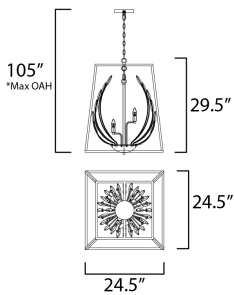

PRODUCT DESCRIPTION

Metal frames finished in a lustrous Gold Leaf house a Polished Nickel bouquet of Beveled Crystal petals. The combination of gold, nickel, and crystal are dramatic elements that blend together in a homogenous fashion.

FINISHES OPTION

 Polished Nickel / Gold Leaf (PNGL)

GLASS

Beveled Crystal BC

MATERIAL

Steel, Glass

RATINGS

cETLus
Dry Location

ADDITIONAL

OPERATING TEMPERATURE:
-20°C (-4°F), 40°C (104°F)

MEASUREMENTS

DIMENSION : 24.5" L x 24.5" W x 29.5" H
 MAX OAH : 105" OAH
 CANOPY : 6" W x 1" H x 6" L
 HANGING WEIGHT : 38.5 lb

LAMPING

INPUT VOLTAGE : 120V
 BULB : 6 x 40W Incandescent E12 Candelabra , 240W Total
 BULB INCLUDED : (Not Included)
 DIMMABLE : Yes