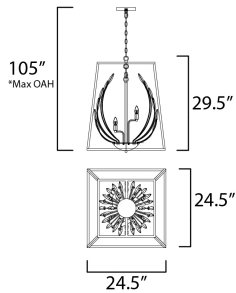

**PRODUCT DESCRIPTION**

Metal frames finished in a lustrous Gold Leaf house a Polished Nickel bouquet of Beveled Crystal petals. The combination of gold, nickel, and crystal are dramatic elements that blend together in a homogenous fashion.

**FINISHES OPTION**

Polished Nickel / Gold Leaf (PNGL)

**GLASS**

Beveled Crystal BC

**MATERIAL**

Steel, Glass

**RATINGS**

cETLus  
Dry Location

**ADDITIONAL**

OPERATING TEMPERATURE:  
-20°C (-4°F), 40°C (104°F)

**MEASUREMENTS**

DIMENSION : 24.5" L x 24.5" W x 29.5" H  
 MAX OAH : 105" OAH  
 CANOPY : 6" W x 1" H x 6" L  
 HANGING WEIGHT : 38.5 lb

**LAMPING**

INPUT VOLTAGE : 120V  
 BULB : 6 x 40W Incandescent E12 Candelabra , 240W Total  
 BULB INCLUDED : (Not Included)  
 DIMMABLE : Yes

\*max overall height

Always consult a qualified electrician before installing any lighting product.