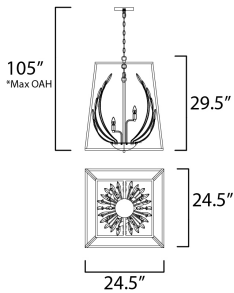

**PRODUCT DESCRIPTION**

Metal frames finished in a lustrous Gold Leaf house a Polished Nickel bouquet of Beveled Crystal petals. The combination of gold, nickel, and crystal are dramatic elements that blend together in a homogenous fashion.

**FINISHES OPTION**

 Polished Nickel / Gold Leaf (PNGL)

**GLASS**

Beveled Crystal BC

**MATERIAL**

Steel, Glass

**RATINGS**

cETLus  
Dry Location

**ADDITIONAL**

OPERATING TEMPERATURE:  
-20°C (-4°F), 40°C (104°F)

**MEASUREMENTS**

DIMENSION : 24.5" L x 24.5" W x 29.5" H  
 MAX OAH : 105" OAH  
 CANOPY : 6" W x 1" H x 6" L  
 HANGING WEIGHT : 38.5 lb