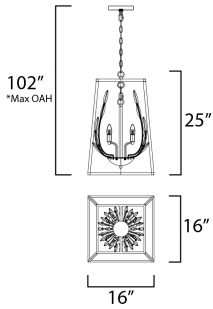

**PRODUCT DESCRIPTION**

Metal frames finished in a lustrous Gold Leaf house a Polished Nickel bouquet of Beveled Crystal petals. The combination of gold, nickel, and crystal are dramatic elements that blend together in a homogenous fashion.

\*max overall height

**MEASUREMENTS**

- DIMENSION : 16" L x 16" W x 25" H
- MAX OAH : 102" OAH
- CANOPY : 6" W x 1" H x 6" L
- HANGING WEIGHT : 20.9 lb

**LAMPING**

- INPUT VOLTAGE : 120V
- BULB : 4 x 40W Incandescent E12 Candelabra , 160W Total
- BULB INCLUDED : (Not Included)
- DIMMABLE : Yes