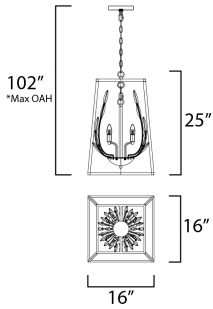

PRODUCT DESCRIPTION

Metal frames finished in a lustrous Gold Leaf house a Polished Nickel bouquet of Beveled Crystal petals. The combination of gold, nickel, and crystal are dramatic elements that blend together in a homogenous fashion.

MEASUREMENTS

- DIMENSION : 16" L x 16" W x 25" H
- MAX OAH : 102" OAH
- CANOPY : 6" W x 1" H x 6" L
- HANGING WEIGHT : 20.9 lb

LAMPING

- INPUT VOLTAGE : 120V
- BULB : 4 x 40W Incandescent E12 Candelabra , 160W Total
- BULB INCLUDED : (Not Included)
- DIMMABLE : Yes