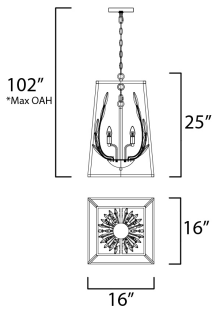

PRODUCT DESCRIPTION

Metal frames finished in a lustrous Gold Leaf house a Polished Nickel bouquet of Beveled Crystal petals. The combination of gold, nickel, and crystal are dramatic elements that blend together in a homogenous fashion.

*max overall height

MEASUREMENTS

- DIMENSION : 16" L x 16" W x 25" H
- MAX OAH : 102" OAH
- CANOPY : 6" W x 1" H x 6" L
- HANGING WEIGHT : 20.9 lb

LAMPING

- INPUT VOLTAGE : 120V
- BULB : 4 x 40W Incandescent E12 Candelabra , 160W Total
- BULB INCLUDED : (Not Included)
- DIMMABLE : Yes