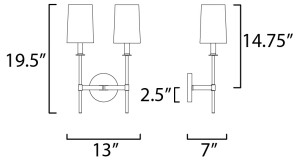

MEASUREMENTS

DIMENSION : 13" W x 19.5" H x 7" Ext
 MAX OAH : 5" W x 5" H
 HANGING WEIGHT : 2.78 lb

LAMPING

INPUT VOLTAGE : 120V
 BULB : 2 x 60W Incandescent E12 Candelabra , 120W Total
 BULB INCLUDED : (Not Included)
 DIMMABLE :
 LIGHTING_DIRECTION : Up