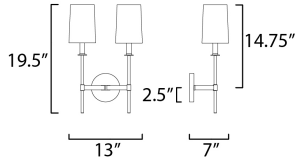

**MEASUREMENTS**

DIMENSION : 13" W x 19.5" H x 7" Ext  
 MAX OAH : 5" W x 5" H  
 HANGING WEIGHT : 2.78 lb

**LAMPING**

INPUT VOLTAGE : 120V  
 BULB : 2 x 60W Incandescent E12 Candelabra , 120W Total  
 BULB INCLUDED : (Not Included)  
 DIMMABLE :  
 LIGHTING\_DIRECTION : Up