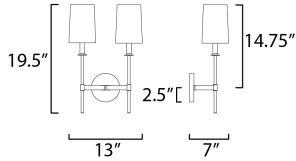

MEASUREMENTS

DIMENSION : 13" W x 19.5" H x 7" Ext
 MAX OAH : 5" W x 5" H
 HANGING WEIGHT : 2.78 lb

LAMPING

INPUT VOLTAGE : 120V
 BULB : 2 x 60W Incandescent E12 Candelabra , 120W Total
 BULB INCLUDED : (Not Included)
 DIMMABLE :
 LIGHTING_DIRECTION : Up