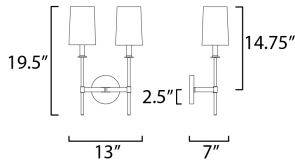

MEASUREMENTS

DIMENSION : 13" W x 19.5" H x 7" Ext
 MAX OAH : 5" W x 5" H
 HANGING WEIGHT : 2.78 lb

LAMPING

INPUT VOLTAGE : 120V
 : 2 x 60W Incandescent E12 Candelabra , 120W Total
 BULB :
 BULB INCLUDED : (Not Included)
 DIMMABLE :
 LIGHTING_DIRECTION : Up