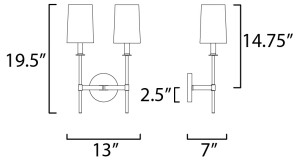

**MEASUREMENTS**

DIMENSION : 13" W x 19.5" H x 7" Ext  
 MAX OAH : 5" W x 5" H  
 HANGING WEIGHT : 2.78 lb

**LAMPING**

INPUT VOLTAGE : 120V  
 BULB : 2 x 60W Incandescent E12 Candelabra , 120W Total  
 BULB INCLUDED : (Not Included)  
 DIMMABLE :  
 LIGHTING\_DIRECTION : Up