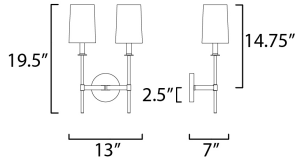

MEASUREMENTS

DIMENSION : 13" W x 19.5" H x 7" Ext
 MAX OAH : 5" W x 5" H
 HANGING WEIGHT : 2.78 lb

LAMPING

INPUT VOLTAGE : 120V
 BULB : 2 x 60W Incandescent E12 Candelabra , 120W Total
 BULB INCLUDED : (Not Included)
 DIMMABLE :
 LIGHTING_DIRECTION : Up