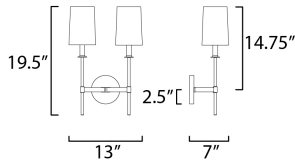

MEASUREMENTS

DIMENSION : 13" W x 19.5" H x 7" Ext
 MAX OAH : 5" W x 5" H
 HANGING WEIGHT : 2.78 lb

LAMPING

INPUT VOLTAGE : 120V
 BULB : 2 x 60W Incandescent E12 Candelabra , 120W Total
 BULB INCLUDED : (Not Included)
 DIMMABLE :
 LIGHTING_DIRECTION : Up