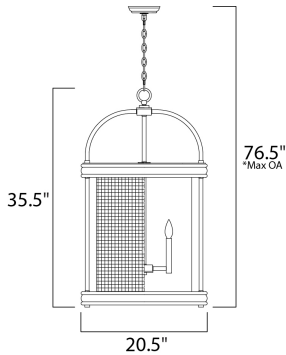

PRODUCT DESCRIPTION

Rings of solid wood finished in Driftwood adds dramatic contrast to the Textured Black mesh and metal in this Industrial Country design. The use of mixed materials and textures create a striking design sure to enhance the beauty of your room.

*max overall height

MEASUREMENTS

- DIMENSION : 20.5" L x 20.5" W x 35.5" H
- MAX OAH : 76.5" OAH
- CANOPY : 5" W x 1" H x 5" L
- HANGING WEIGHT : 29.2 lb
- WIRE LENGTH : 120"

LAMPING

- INPUT VOLTAGE : 120V
- BULB : 6 x 60W Incandescent E12 Candelabra , 360W Total
- BULB INCLUDED : (Not Included)
- DIMMABLE : Yes

FINISHES OPTION

- Driftwood / Black (DWBK)

MATERIAL

Wood, Steel

RATINGS

cULus
Dry Location

ADDITIONAL

ADJUSTABLE
OPERATING TEMPERATURE:
-20°C (-4°F), 40°C (104°F)