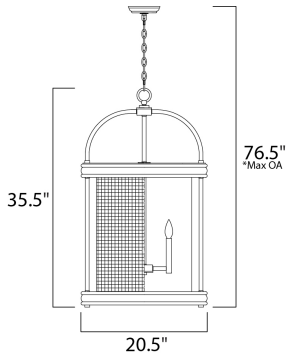

PRODUCT DESCRIPTION

Rings of solid wood finished in Driftwood adds dramatic contrast to the Textured Black mesh and metal in this Industrial Country design. The use of mixed materials and textures create a striking design sure to enhance the beauty of your room.

*max overall height

MEASUREMENTS

- DIMENSION : 20.5" L x 20.5" W x 35.5" H
- MAX OAH : 76.5" OAH
- CANOPY : 5" W x 1" H x 5" L
- HANGING WEIGHT : 29.2 lb
- WIRE LENGTH : 120"

LAMPING

- INPUT VOLTAGE : 120V
- BULB : 6 x 60W Incandescent E12 Candelabra , 360W Total
- BULB INCLUDED : (Not Included)
- DIMMABLE : Yes

FINISHES OPTION

MATERIAL

Wood, Steel

RATINGS

cULus
Dry Location

ADDITIONAL

ADJUSTABLE
OPERATING TEMPERATURE:
-20°C (-4°F), 40°C (104°F)

Always consult a qualified electrician before installing any lighting product.