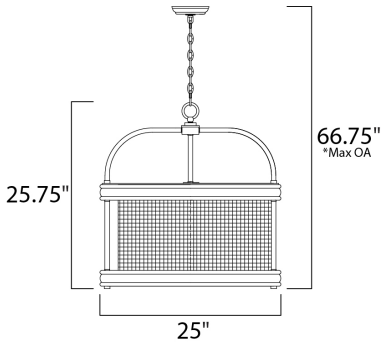

**PRODUCT DESCRIPTION**

Rings of solid wood finished in Driftwood adds dramatic contrast to the Textured Black mesh and metal in this Industrial Country design. The use of mixed materials and textures create a striking design sure to enhance the beauty of your room.

\*max overall height

**MEASUREMENTS**

- DIMENSION : 25" L x 25" W x 25.75" H
- MAX OAH : 66.75" OAH
- CANOPY : 5" W x 1" H x 5" L
- HANGING WEIGHT : 30 lb
- WIRE LENGTH : 120"

**LAMPING**

- INPUT VOLTAGE : 120V
- BULB : 6 x 60W Incandescent E12 Candelabra , 360W Total
- BULB INCLUDED : (Not Included)
- DIMMABLE : Yes

**FINISHES OPTION**

- Driftwood / Black (DWBK)

**MATERIAL**

Wood, Steel

**RATINGS**

cULus  
Dry Location

**ADDITIONAL**

ADJUSTABLE  
OPERATING TEMPERATURE:  
-20°C (-4°F), 40°C (104°F)