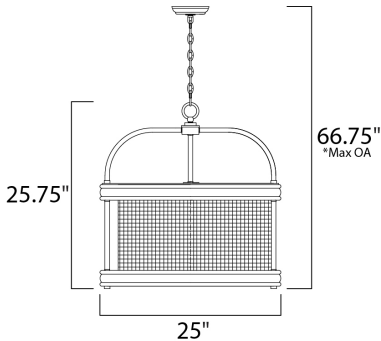

PRODUCT DESCRIPTION

Rings of solid wood finished in Driftwood adds dramatic contrast to the Textured Black mesh and metal in this Industrial Country design. The use of mixed materials and textures create a striking design sure to enhance the beauty of your room.

*max overall height

MEASUREMENTS

- DIMENSION : 25" L x 25" W x 25.75" H
- MAX OAH : 66.75" OAH
- CANOPY : 5" W x 1" H x 5" L
- HANGING WEIGHT : 30 lb
- WIRE LENGTH : 120"

LAMPING

- INPUT VOLTAGE : 120V
- BULB : 6 x 60W Incandescent E12 Candelabra , 360W Total
- BULB INCLUDED : (Not Included)
- DIMMABLE : Yes

FINISHES OPTION

- Driftwood / Black (DWBK)

MATERIAL

Wood, Steel

RATINGS

cULus
Dry Location

ADDITIONAL

ADJUSTABLE
OPERATING TEMPERATURE:
-20°C (-4°F), 40°C (104°F)