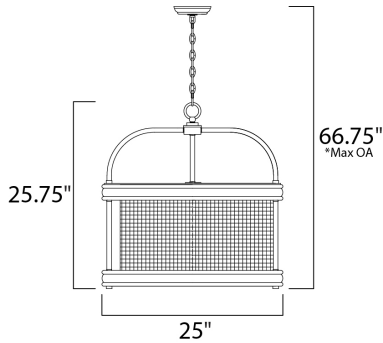

PRODUCT DESCRIPTION

Rings of solid wood finished in Driftwood adds dramatic contrast to the Textured Black mesh and metal in this Industrial Country design. The use of mixed materials and textures create a striking design sure to enhance the beauty of your room.

*max overall height

MEASUREMENTS

- DIMENSION : 25" L x 25" W x 25.75" H
- MAX OAH : 66.75" OAH
- CANOPY : 5" W x 1" H x 5" L
- HANGING WEIGHT : 30 lb
- WIRE LENGTH : 120"

LAMPING

- INPUT VOLTAGE : 120V
- BULB : 6 x 60W Incandescent E12 Candelabra , 360W Total
- BULB INCLUDED : (Not Included)
- DIMMABLE : Yes

FINISHES OPTION

- Driftwood / Black (DWBK)

MATERIAL

Wood, Steel

RATINGS

cULus
Dry Location

ADDITIONAL

ADJUSTABLE
OPERATING TEMPERATURE:
-20°C (-4°F), 40°C (104°F)