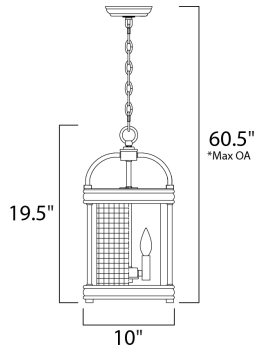

PRODUCT DESCRIPTION

Rings of solid wood finished in Driftwood adds dramatic contrast to the Textured Black mesh and metal in this Industrial Country design. The use of mixed materials and textures create a striking design sure to enhance the beauty of your room.

*max overall height

MEASUREMENTS

- DIMENSION : 10" L x 10" W x 19.5" H
- MAX OAH : 60.5" OAH
- CANOPY : 5" W x 1" H x 5" L
- HANGING WEIGHT : 9.8 lb
- WIRE LENGTH : 120"

LAMPING

- INPUT VOLTAGE : 120V
- BULB : 3 x 60W Incandescent E12 Candelabra , 180W Total
- BULB INCLUDED : (Not Included)
- DIMMABLE : Yes

FINISHES OPTION

-  Driftwood / Black (DWBK)

MATERIAL

Wood, Steel

RATINGS

cULus
Dry Location

ADDITIONAL

ADJUSTABLE
OPERATING TEMPERATURE:
-20°C (-4°F), 40°C (104°F)