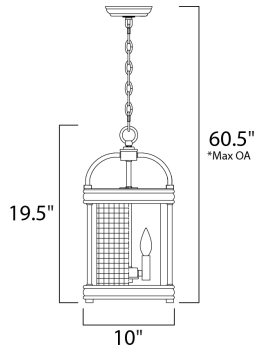

PRODUCT DESCRIPTION

Rings of solid wood finished in Driftwood adds dramatic contrast to the Textured Black mesh and metal in this Industrial Country design. The use of mixed materials and textures create a striking design sure to enhance the beauty of your room.

*max overall height

MEASUREMENTS

- DIMENSION : 10" L x 10" W x 19.5" H
- MAX OAH : 60.5" OAH
- CANOPY : 5" W x 1" H x 5" L
- HANGING WEIGHT : 9.8 lb
- WIRE LENGTH : 120"

LAMPING

- INPUT VOLTAGE : 120V
- BULB : 3 x 60W Incandescent E12 Candelabra , 180W Total
- BULB INCLUDED : (Not Included)
- DIMMABLE : Yes

FINISHES OPTION

- Driftwood / Black (DWBK)

MATERIAL

Wood, Steel

RATINGS

cULus
Dry Location

ADDITIONAL

ADJUSTABLE
OPERATING TEMPERATURE:
-20°C (-4°F), 40°C (104°F)