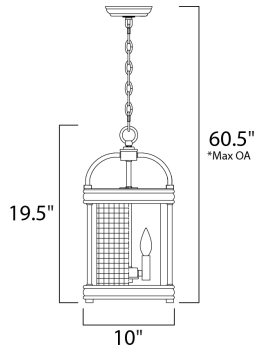

**PRODUCT DESCRIPTION**

Rings of solid wood finished in Driftwood adds dramatic contrast to the Textured Black mesh and metal in this Industrial Country design. The use of mixed materials and textures create a striking design sure to enhance the beauty of your room.

\*max overall height

**MEASUREMENTS**

- DIMENSION : 10" L x 10" W x 19.5" H
- MAX OAH : 60.5" OAH
- CANOPY : 5" W x 1" H x 5" L
- HANGING WEIGHT : 9.8 lb
- WIRE LENGTH : 120"

**LAMPING**

- INPUT VOLTAGE : 120V
- BULB : 3 x 60W Incandescent E12 Candelabra , 180W Total
- BULB INCLUDED : (Not Included)
- DIMMABLE : Yes

**FINISHES OPTION**

-  Driftwood / Black (DWBK)

**MATERIAL**

Wood, Steel

**RATINGS**

cULus  
Dry Location

**ADDITIONAL**

ADJUSTABLE  
OPERATING TEMPERATURE:  
-20°C (-4°F), 40°C (104°F)