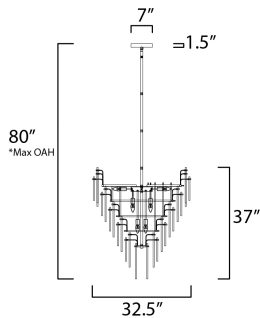

PRODUCT DESCRIPTION

Hand-formed glass petals of Clear and Champagne-tint suspend from a tiered frame of gold and accented with petals of solid metal finished in Gold Leaf. Numerous candelabra sockets are strategically placed within the fixture to create glimmer and elegance to this majestic collection.

ADDITIONAL

OPERATING TEMPERATURE:
-20°C (-4°F), 40°C (104°F)

MEASUREMENTS

DIMENSION : 32.5" L x 32.5" W x 37" H
 MAX OAH : 80" OAH
 CANOPY : 7" W x 1.5" H x 7" L
 HANGING WEIGHT : 119.9 lb

LAMPING

INPUT VOLTAGE : 120V
 BULB : 21 x 40W Incandescent E12 Candelabra , 840W Total
 BULB INCLUDED : (Not Included)
 DIMMABLE : Yes