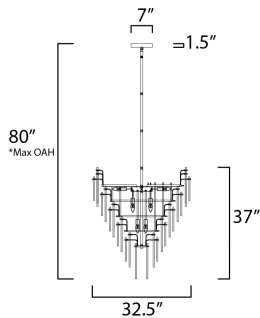

PRODUCT DESCRIPTION

Hand-formed glass petals of Clear and Champagne-tint suspend from a tiered frame of gold and accented with petals of solid metal finished in Gold Leaf. Numerous candelabra sockets are strategically placed within the fixture to create glimmer and elegance to this majestic collection.

*max overall height

MEASUREMENTS

DIMENSION : 32.5" L x 32.5" W x 37" H
 MAX OAH : 80" OAH
 CANOPY : 7" W x 1.5" H x 7" L
 HANGING WEIGHT : 119.9 lb

LAMPING

INPUT VOLTAGE : 120V
 BULB : 21 x 40W Incandescent E12 Candelabra , 840W Total
 BULB INCLUDED : (Not Included)
 DIMMABLE : Yes