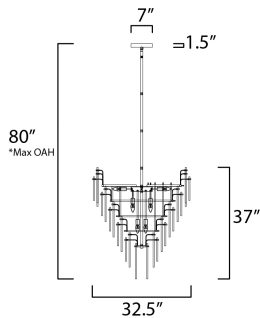

**PRODUCT DESCRIPTION**

Hand-formed glass petals of Clear and Champagne-tint suspend from a tiered frame of gold and accented with petals of solid metal finished in Gold Leaf. Numerous candelabra sockets are strategically placed within the fixture to create glimmer and elegance to this majestic collection.

**ADDITIONAL**

OPERATING TEMPERATURE:  
-20°C (-4°F), 40°C (104°F)

\*max overall height

**MEASUREMENTS**

DIMENSION : 32.5" L x 32.5" W x 37" H  
 MAX OAH : 80" OAH  
 CANOPY : 7" W x 1.5" H x 7" L  
 HANGING WEIGHT : 119.9 lb