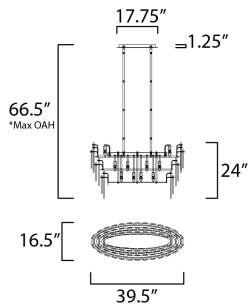

ADDITIONAL

OPERATING TEMPERATURE:
-20°C (-4°F), 40°C (104°F)

MEASUREMENTS

DIMENSION : 39.5" L x 16.5" W x 24" H
 MAX OAH : 66.5" OAH
 CANOPY : 7.75" W x 1.25" H x 17.75" L
 HANGING WEIGHT : 99.22 lb

LAMPING

INPUT VOLTAGE : 120V
 BULB : 18 x 40W Incandescent E12 Candelabra , 720W Total
 BULB INCLUDED : (Not Included)
 DIMMABLE : Yes

*max overall height

Always consult a qualified electrician before installing any lighting product.