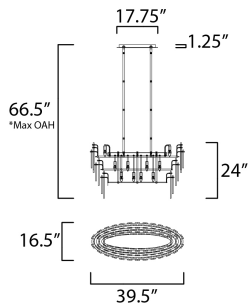

**ADDITIONAL**

OPERATING TEMPERATURE:  
-20°C (-4°F), 40°C (104°F)

**MEASUREMENTS**

DIMENSION : 39.5" L x 16.5" W x 24" H  
 MAX OAH : 66.5" OAH  
 CANOPY : 7.75" W x 1.25" H x 17.75" L  
 HANGING WEIGHT : 99.22 lb