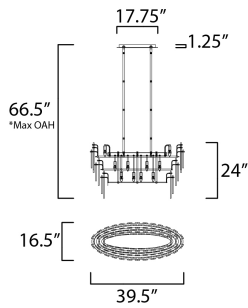

ADDITIONAL

OPERATING TEMPERATURE:
-20°C (-4°F), 40°C (104°F)

MEASUREMENTS

DIMENSION : 39.5" L x 16.5" W x 24" H
 MAX OAH : 66.5" OAH
 CANOPY : 7.75" W x 1.25" H x 17.75" L
 HANGING WEIGHT : 99.22 lb

LAMPING

INPUT VOLTAGE : 120V
 BULB : 18 x 40W Incandescent E12 Candelabra , 720W Total
 BULB INCLUDED : (Not Included)
 DIMMABLE : Yes

*max overall height

Always consult a qualified electrician before installing any lighting product.