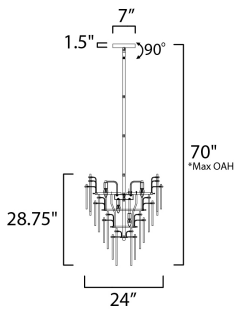

PRODUCT DESCRIPTION

Hand-formed glass petals of Clear and Champagne-tint suspend from a tiered frame of gold and accented with petals of solid metal finished in Gold Leaf. Numerous candelabra sockets are strategically placed within the fixture to create glimmer and elegance to this majestic collection.

*max overall height

MEASUREMENTS

DIMENSION : 24" L x 24" W x 28.75" H
 MAX OAH : 70" OAH
 CANOPY : 7" W x 1.5" H x 7" L
 HANGING WEIGHT : 64.9 lb

LAMPING

INPUT VOLTAGE : 120V
 BULB : 12 x 40W Incandescent E12 Candelabra , 480W Total
 BULB INCLUDED : (Not Included)
 DIMMABLE : Yes