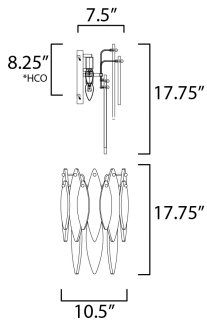

PRODUCT DESCRIPTION

Hand-formed glass petals of Clear and Champagne-tint suspend from a tiered frame of gold and accented with petals of solid metal finished in Gold Leaf. Numerous candelabra sockets are strategically placed within the fixture to create glimmer and elegance to this majestic collection.