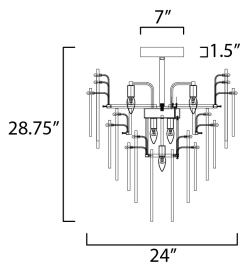

PRODUCT DESCRIPTION

Hand-formed glass petals of Clear and Champagne-tint suspend from a tiered frame of gold and accented with petals of solid metal finished in Gold Leaf. Numerous candelabra sockets are strategically placed within the fixture to create glimmer and elegance to this majestic collection.

MEASUREMENTS

- DIMENSION : 24" L x 24" W x 28.75" H
- MAX OAH : 28.75" OAH
- CANOPY : 7" W x 1.5" H x 7" L
- HANGING WEIGHT : 63.8 lb

LAMPING

- INPUT VOLTAGE : 120V
- BULB : 1 x 40W Incandescent E12 Candelabra , 400W Total
- BULB INCLUDED : (Not Included)
- DIMMABLE : Yes