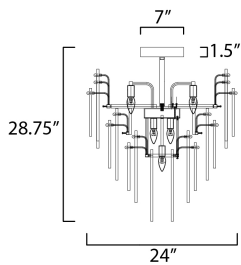

**PRODUCT DESCRIPTION**

Hand-formed glass petals of Clear and Champagne-tint suspend from a tiered frame of gold and accented with petals of solid metal finished in Gold Leaf. Numerous candelabra sockets are strategically placed within the fixture to create glimmer and elegance to this majestic collection.

**MEASUREMENTS**

- DIMENSION : 24" L x 24" W x 28.75" H
- MAX OAH : 28.75" OAH
- CANOPY : 7" W x 1.5" H x 7" L
- HANGING WEIGHT : 63.8 lb

**LAMPING**

- INPUT VOLTAGE : 120V
- BULB : 1 x 40W Incandescent E12 Candelabra , 400W Total
- BULB INCLUDED : (Not Included)
- DIMMABLE : Yes