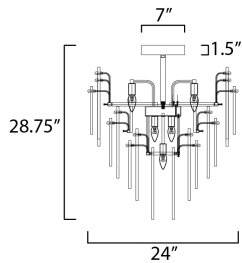

PRODUCT DESCRIPTION

Hand-formed glass petals of Clear and Champagne-tint suspend from a tiered frame of gold and accented with petals of solid metal finished in Gold Leaf. Numerous candelabra sockets are strategically placed within the fixture to create glimmer and elegance to this majestic collection.

MEASUREMENTS

- DIMENSION : 24" L x 24" W x 28.75" H
- MAX OAH : 28.75" OAH
- CANOPY : 7" W x 1.5" H x 7" L
- HANGING WEIGHT : 63.8 lb

LAMPING

- INPUT VOLTAGE : 120V
- BULB : 1 x 40W Incandescent E12 Candelabra , 400W Total
- BULB INCLUDED : (Not Included)
- DIMMABLE : Yes