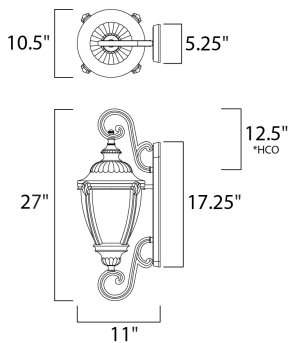

PRODUCT DESCRIPTION

Morrow Bay Cast is a traditional, European style collection from Maxim Lighting International in Earth Tone finish with Water Glass glass.

MEASUREMENTS

DIMENSION : 10.5" W x 27" H x 11" Ext
BACK PLATE : 5.25" W x 17.25" H x 12.5" HCO
HANGING WEIGHT : 9.9 lb

LAMPING

INPUT VOLTAGE : 120V
BULB : 3 x 40W Incandescent E12 Candelabra , 120W Total
BULB INCLUDED : (Not Included)
DIMMABLE : Yes

FINISHES OPTION

Earth Tone (ET)

GLASS

Water Glass WG

MATERIAL

Die Cast Aluminum

RATINGS

cETLus
Wet Location

ADDITIONAL

OPERATING TEMPERATURE:
-20°C (-4°F), 40°C (104°F)

PHOTOMETRIC: Report Found Online

Always consult a qualified electrician before installing any lighting product.