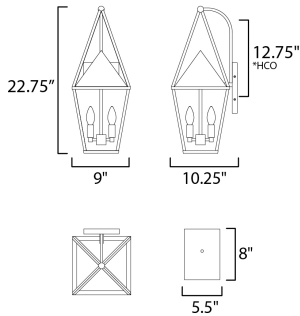

PRODUCT DESCRIPTION

An exaggerated openwork framed steeple adds vertical qualities on a sharp-lined Matte Black lantern frame. Blending modern concepts with forms that evoke a whimsical imagery, this collection presents a transitional styling for outdoor spaces.

MEASUREMENTS

DIMENSION : 9" W x 22.75" H x 12.75" Ext
BACK PLATE : 5.5" W x 8" H x 12.75" HCO
HANGING WEIGHT : 4.62 lb

LAMPING

INPUT VOLTAGE : 120V
BULB : 2 x 60W Incandescent E12 Candelabra , 120W Total
BULB INCLUDED : (Not Included)
DIMMABLE : Triac or ELV
LIGHTING_DIRECTION : Up

FINISHES OPTION

Black (BK)

GLASS

Clear CL

MATERIAL

Steel, Aluminum

RATINGS

cETLus
Wet Location

ADDITIONAL

INSTALL UP/DOWN: Up
OPERATING TEMPERATURE:
-20°C (-4°F), 40°C (104°F)

Always consult a qualified electrician before installing any lighting product.