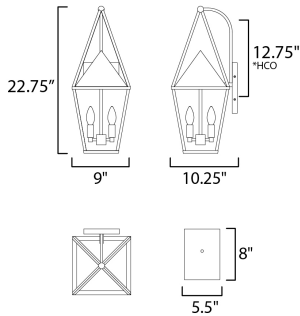

PRODUCT DESCRIPTION

An exaggerated openwork framed steeple adds vertical qualities on a sharp-lined Matte Black lantern frame. Blending modern concepts with forms that evoke a whimsical imagery, this collection presents a transitional styling for outdoor spaces.

MEASUREMENTS

DIMENSION : 9" W x 22.75" H x 12.75" Ext
BACK PLATE : 5.5" W x 8" H x 12.75" HCO
HANGING WEIGHT : 4.62 lb

LAMPING

INPUT VOLTAGE : 120V
BULB : 2 x 60W Incandescent E12 Candelabra , 120W Total
BULB INCLUDED : (Not Included)
DIMMABLE : Y
LIGHTING_DIRECTION : Up

FINISHES OPTION

Black (BK)

GLASS

Clear CL

MATERIAL

Steel, Aluminum

RATINGS

cETLus
Wet Location

ADDITIONAL

INSTALL UP/DOWN: Up
OPERATING TEMPERATURE:
-20°C (-4°F), 40°C (104°F)

Always consult a qualified electrician before installing any lighting product.