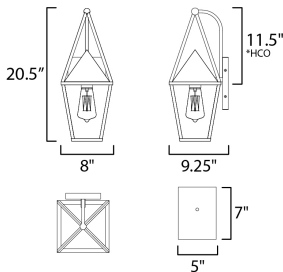

PRODUCT DESCRIPTION

An exaggerated openwork framed steeple adds vertical qualities on a sharp-lined Matte Black lantern frame. Blending modern concepts with forms that evoke a whimsical imagery, this collection presents a transitional styling for outdoor spaces.