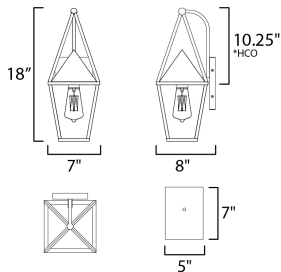

LAMPING

INPUT VOLTAGE : 120V
BULB : 1 x 60W Incandescent E26 Medium , 60W Total
BULB INCLUDED : (Not Included)
DIMMABLE : Y
LIGHTING_DIRECTION : Down