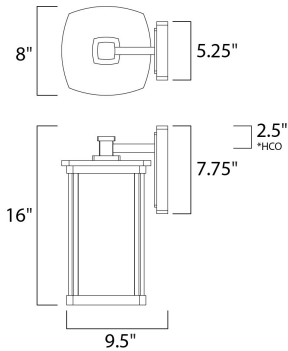

PRODUCT DESCRIPTION

The craftsman inspired Bungalow outdoor cast aluminum collection is finished in Bronze. The exterior Seedy glass adds texture while the interior Wilshire glass adds warmth. Bungalow is also available with energy-efficient fluorescent light in the Bungalow EE collection.

MEASUREMENTS

DIMENSION : 8" W x 16" H x 9.5" Ext
BACK PLATE : 5.25" W x 7.75" H x 2.5" HCO
HANGING WEIGHT : 10.74 lb

LAMPING

INPUT VOLTAGE : 120V
BULB : 1 x 60W Incandescent E26 Medium , 60W Total
BULB INCLUDED : (Not Included)
DIMMABLE : Yes

FINISHES OPTION

Bronze (BZ)

GLASS

Seedy and Wilshire CDWS

MATERIAL

Aluminum, Glass

RATINGS

cETLus
Wet Location

ADDITIONAL

INSTALL UP/DOWN: Up
OPERATING TEMPERATURE:
-20°C (-4°F), 40°C (104°F)

Always consult a qualified electrician before installing any lighting product.