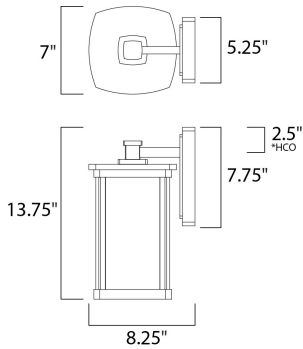

PRODUCT DESCRIPTION

The craftsman inspired Bungalow outdoor cast aluminum collection is finished in Bronze. The exterior Seedy glass adds texture while the interior Wilshire glass adds warmth. Bungalow is also available with energy-efficient fluorescent light in the Bungalow EE collection.

MEASUREMENTS

DIMENSION : 7" W x 13.75" H x 8.25" Ext
BACK PLATE : 5.25" W x 7.75" H x 2.5" HCO
HANGING WEIGHT : 7.98 lb

LAMPING

INPUT VOLTAGE : 120V
BULB : 1 x 60W Incandescent E26 Medium , 60W Total
BULB INCLUDED : (Not Included)
DIMMABLE : Yes

FINISHES OPTION

Bronze (BZ)

GLASS

Seedy and Wilshire CDWS

MATERIAL

Aluminum, Glass

RATINGS

cETLus
Wet Location

ADDITIONAL

INSTALL UP/DOWN: Up
OPERATING TEMPERATURE:
-20°C (-4°F), 40°C (104°F)

Always consult a qualified electrician before installing any lighting product.