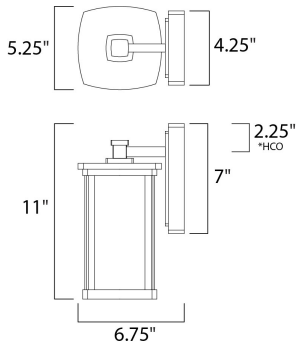

PRODUCT DESCRIPTION

The craftsman inspired Bungalow outdoor cast aluminum collection is finished in Bronze. The exterior Seedy glass adds texture while the interior Wilshire glass adds warmth. Bungalow is also available with energy-efficient fluorescent light in the Bungalow EE collection.

MEASUREMENTS

DIMENSION : 5.25" W x 11" H x 6.75" Ext
BACK PLATE : 4.25" W x 7" H x 2.25" HCO
HANGING WEIGHT : 4.1 lb

LAMPING

INPUT VOLTAGE : 120V
BULB : 1 x 60W Incandescent E26 Medium , 60W Total
BULB INCLUDED : (Not Included)
DIMMABLE : Yes

FINISHES OPTION

Bronze (BZ)

GLASS

Seedy and Wilshire CDWS

MATERIAL

Aluminum, Glass

RATINGS

cETLus
Wet Location

ADDITIONAL

INSTALL UP/DOWN: Up
OPERATING TEMPERATURE:
-20°C (-4°F), 40°C (104°F)

PHOTOMETRIC: Report Found Online

Always consult a qualified electrician before installing any lighting product.