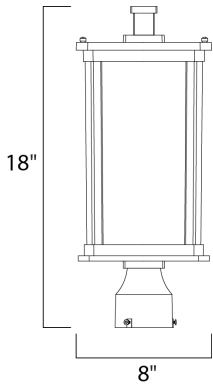

**MEASUREMENTS**

DIMENSION : 8" L x 8" W x 18" H  
 HANGING WEIGHT : 8.69 lb

**LAMPING**

INPUT VOLTAGE : 120V  
 BULB : 1 x 60W Incandescent E26 Medium , 60W Total  
 BULB INCLUDED : (Not Included)  
 DIMMABLE : Yes