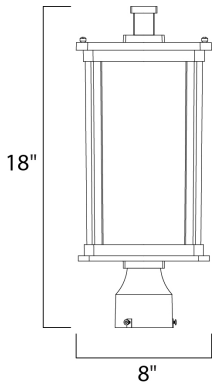

MEASUREMENTS

DIMENSION : 8" L x 8" W x 18" H
 HANGING WEIGHT : 8.69 lb

LAMPING

INPUT VOLTAGE : 120V
 BULB : 1 x 60W Incandescent E26 Medium , 60W Total
 BULB INCLUDED : (Not Included)
 DIMMABLE : Yes

FINISHES OPTION