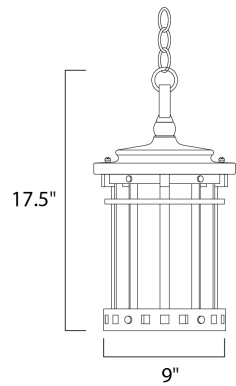

**PRODUCT DESCRIPTION**

Santa Barbara Cast is a transitional style collection from Maxim Lighting International in Sienna finish with Seedy glass.

**MEASUREMENTS**

DIMENSION : 9" L x 9" W x 17.5" H

HANGING WEIGHT : 7.92 lb