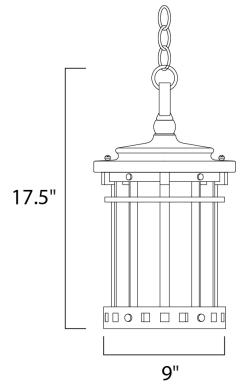

PRODUCT DESCRIPTION

Santa Barbara Cast is a transitional style collection from Maxim Lighting International in Sienna finish with Seedy glass.

MEASUREMENTS

DIMENSION : 9" L x 9" W x 17.5" H

HANGING WEIGHT : 7.92 lb