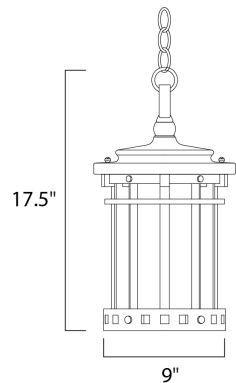

**PRODUCT DESCRIPTION**

Santa Barbara Cast is a transitional style collection from Maxim Lighting International in Sienna finish with Seedy glass.

**MEASUREMENTS**

DIMENSION : 9" L x 9" W x 17.5" H

HANGING WEIGHT : 7.92 lb

**LAMPING**

INPUT VOLTAGE : 120V

BULB : 3 x 40W Incandescent E12 Candelabra , 120W Total

BULB INCLUDED : (Not Included)

DIMMABLE : Yes

**FINISHES OPTION**

 Sienna (SE)

**GLASS**