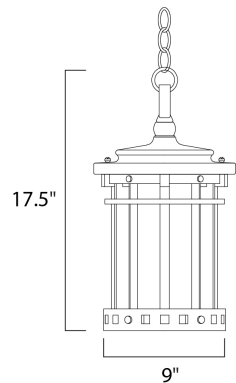

PRODUCT DESCRIPTION

Santa Barbara Cast is a transitional style collection from Maxim Lighting International in Sienna finish with Seedy glass.

MEASUREMENTS

DIMENSION : 9" L x 9" W x 17.5" H

HANGING WEIGHT : 7.92 lb

LAMPING

INPUT VOLTAGE : 120V

BULB : 3 x 40W Incandescent E12 Candelabra , 120W Total

BULB INCLUDED : (Not Included)

DIMMABLE : Yes

FINISHES OPTION

 Sienna (SE)

GLASS