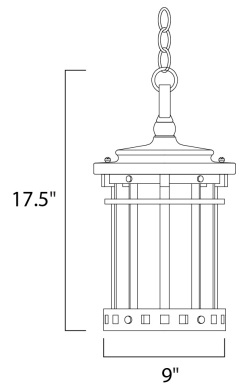

PRODUCT DESCRIPTION

Santa Barbara Cast is a transitional style collection from Maxim Lighting International in Sienna finish with Seedy glass.

MEASUREMENTS

DIMENSION : 9" L x 9" W x 17.5" H

HANGING WEIGHT : 7.92 lb

LAMPING

INPUT VOLTAGE : 120V

BULB : 3 x 40W Incandescent E12 Candelabra , 120W Total

BULB INCLUDED : (Not Included)

DIMMABLE : Yes

FINISHES OPTION

 Sienna (SE)

GLASS