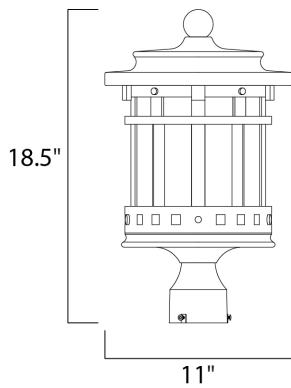

PRODUCT DESCRIPTION

Santa Barbara Cast is a transitional style collection from Maxim Lighting International in Sienna finish with Seedy glass.

MEASUREMENTS

DIMENSION : 11" L x 11" W x 18.5" H

HANGING WEIGHT : 7.26 lb

LAMPING

INPUT VOLTAGE : 120V

BULB : 3 x 40W Incandescent E12 Candelabra , 120W Total

BULB INCLUDED : (Not Included)

DIMMABLE : Yes

FINISHES OPTION

 Sienna (SE)

GLASS