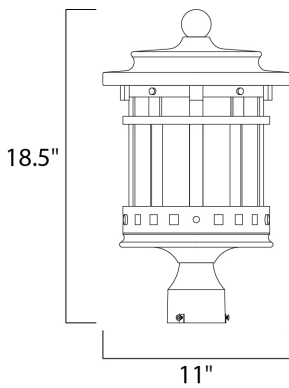

PRODUCT DESCRIPTION

Santa Barbara Cast is a transitional style collection from Maxim Lighting International in Sienna finish with Seedy glass.

MEASUREMENTS

DIMENSION : 11" L x 11" W x 18.5" H

HANGING WEIGHT : 7.26 lb

LAMPING

INPUT VOLTAGE : 120V

BULB : 3 x 40W Incandescent E12 Candelabra , 120W Total

BULB INCLUDED : (Not Included)

DIMMABLE : Yes

FINISHES OPTION

 Sienna (SE)

GLASS