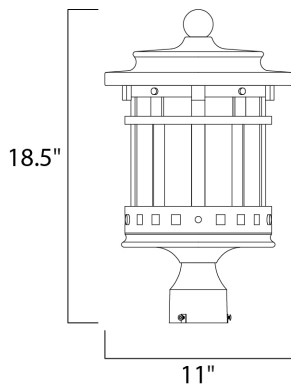

**PRODUCT DESCRIPTION**

Santa Barbara Cast is a transitional style collection from Maxim Lighting International in Sienna finish with Seedy glass.

**MEASUREMENTS**

DIMENSION : 11" L x 11" W x 18.5" H

HANGING WEIGHT : 7.26 lb

**LAMPING**

INPUT VOLTAGE : 120V

BULB : 3 x 40W Incandescent E12 Candelabra , 120W Total

BULB INCLUDED : (Not Included)

DIMMABLE : Yes

**FINISHES OPTION**

 Sienna (SE)

**GLASS**