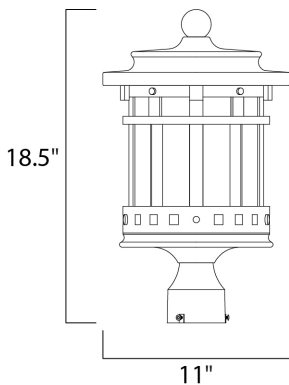

PRODUCT DESCRIPTION

Santa Barbara Cast is a transitional style collection from Maxim Lighting International in Sienna finish with Seedy glass.

MEASUREMENTS

DIMENSION : 11" L x 11" W x 18.5" H

HANGING WEIGHT : 7.26 lb

LAMPING

INPUT VOLTAGE : 120V

BULB : 3 x 40W Incandescent E12 Candelabra , 120W Total

BULB INCLUDED : (Not Included)

DIMMABLE : Yes

FINISHES OPTION

 Sienna (SE)

GLASS