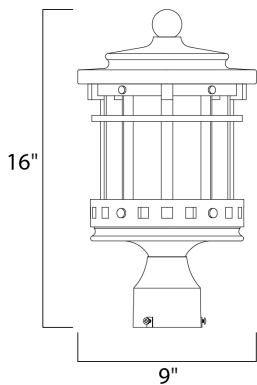

**PRODUCT DESCRIPTION**

Santa Barbara Cast is a transitional style collection from Maxim Lighting International in Sienna finish with Seedy glass.

**MEASUREMENTS**

DIMENSION : 9" L x 9" W x 16" H

HANGING WEIGHT : 5.7 lb

**LAMPING**

INPUT VOLTAGE : 120V

BULB : 3 x 40W Incandescent E12 Candelabra , 120W Total

BULB INCLUDED : (Not Included)

DIMMABLE : Yes

**FINISHES OPTION**

 Sienna (SE)

**GLASS**