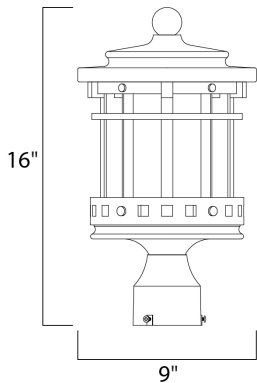

PRODUCT DESCRIPTION

Santa Barbara Cast is a transitional style collection from Maxim Lighting International in Sienna finish with Seedy glass.

MEASUREMENTS

DIMENSION : 9" L x 9" W x 16" H
 HANGING WEIGHT : 5.7 lb

LAMPING

INPUT VOLTAGE : 120V
 BULB : 3 x 40W Incandescent E12 Candelabra , 120W Total
 BULB INCLUDED : (Not Included)
 DIMMABLE : Yes

FINISHES OPTION

 Sienna (SE)

GLASS

Seedy CD

MATERIAL

Die Cast Aluminum