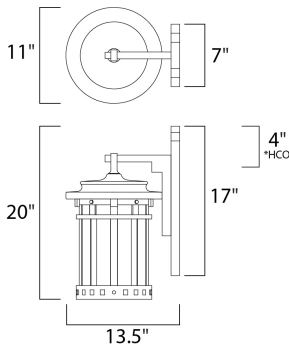

PRODUCT DESCRIPTION

Santa Barbara Cast is a transitional style collection from Maxim Lighting International in Sienna finish with Seedy glass.

MEASUREMENTS

DIMENSION : 11" W x 20" H x 13.5" Ext
BACK PLATE : 7" W x 17" H x 4" HCO
HANGING WEIGHT : 9.46 lb

LAMPING

INPUT VOLTAGE : 120V
BULB : 3 x 40W Incandescent E12 Candelabra , 120W Total
BULB INCLUDED : (Not Included)
DIMMABLE : Yes

FINISHES OPTION

Sienna (SE)

GLASS

Seedy CD

MATERIAL

Die Cast Aluminum

RATINGS

cETLus
Wet Location

ADDITIONAL

OPERATING TEMPERATURE:
-20°C (-4°F), 40°C (104°F)

Always consult a qualified electrician before installing any lighting product.