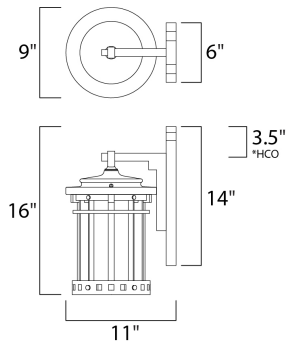

PRODUCT DESCRIPTION

Santa Barbara Cast is a transitional style collection from Maxim Lighting International in Sienna finish with Seedy glass.

MEASUREMENTS

DIMENSION : 9" W x 16" H x 11" Ext
BACK PLATE : 6" W x 14" H x 3.5" HCO
HANGING WEIGHT : 7 lb

LAMPING

INPUT VOLTAGE : 120V
BULB : 3 x 40W Incandescent E12 Candelabra , 120W Total
BULB INCLUDED : (Not Included)
DIMMABLE : Yes

FINISHES OPTION

Sienna (SE)

GLASS

Seedy CD

MATERIAL

Die Cast Aluminum

RATINGS

cETLus
Wet Location

ADDITIONAL

OPERATING TEMPERATURE:
-20°C (-4°F), 40°C (104°F)

Always consult a qualified electrician before installing any lighting product.