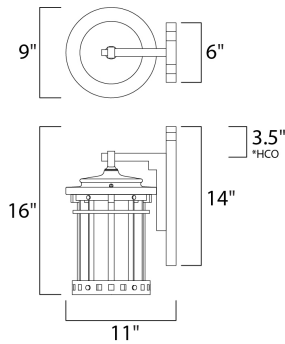

PRODUCT DESCRIPTION

Santa Barbara Cast is a transitional style collection from Maxim Lighting International in Sienna finish with Seedy glass.

MEASUREMENTS

DIMENSION : 9" W x 16" H x 11" Ext
BACK PLATE : 6" W x 14" H x 3.5" HCO
HANGING WEIGHT : 7 lb

LAMPING

INPUT VOLTAGE : 120V
BULB : 3 x 40W Incandescent E12 Candelabra , 120W Total
BULB INCLUDED : (Not Included)
DIMMABLE : Yes

FINISHES OPTION

Sienna (SE)

GLASS

Seedy CD

MATERIAL

Die Cast Aluminum

RATINGS

cETLus
Wet Location

ADDITIONAL

OPERATING TEMPERATURE:
-20°C (-4°F), 40°C (104°F)

Always consult a qualified electrician before installing any lighting product.