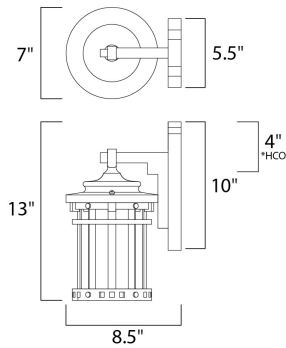

PRODUCT DESCRIPTION

Santa Barbara Cast is a transitional style collection from Maxim Lighting International in Sienna finish with Seedy glass.

MEASUREMENTS

DIMENSION : 7" W x 13" H x 8.5" Ext
BACK PLATE : 5.5" W x 10" H x 4" HCO
HANGING WEIGHT : 4.29 lb

LAMPING

INPUT VOLTAGE : 120V
BULB : 1 x 60W Incandescent E26 Medium , 60W Total
BULB INCLUDED : (Not Included)
DIMMABLE : Yes

FINISHES OPTION

Sienna (SE)

GLASS

Seedy CD

MATERIAL

Die Cast Aluminum

RATINGS

cETLus
Wet Location

ADDITIONAL

OPERATING TEMPERATURE:
-20°C (-4°F), 40°C (104°F)

Always consult a qualified electrician before installing any lighting product.