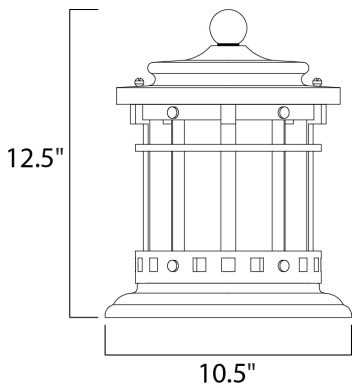

**PRODUCT DESCRIPTION**

Santa Barbara Cast is a transitional style collection from Maxim Lighting International in Sienna finish with Seedy glass.

**MEASUREMENTS**

DIMENSION : 10.5" L x 10.5" W x 12.5" H

HANGING WEIGHT : 5.28 lb

**LAMPING**

INPUT VOLTAGE : 120V

BULB : 3 x 40W Incandescent E12 Candelabra , 120W Total

BULB INCLUDED : (Not Included)

DIMMABLE : Yes

**FINISHES OPTION**

 Sienna (SE)

**GLASS**

Seedy CD

**MATERIAL**

Die Cast Aluminum

**RATINGS**

cETLus  
Wet Location

**ADDITIONAL**

OPERATING TEMPERATURE:  
-20°C (-4°F), 40°C (104°F)