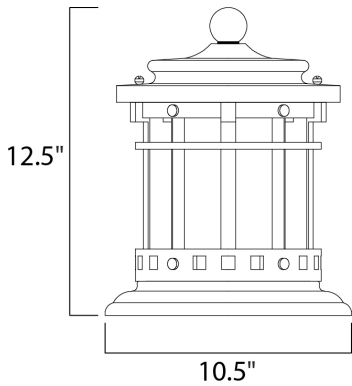

PRODUCT DESCRIPTION

Santa Barbara Cast is a transitional style collection from Maxim Lighting International in Sienna finish with Seedy glass.

MEASUREMENTS

DIMENSION : 10.5" L x 10.5" W x 12.5" H
 HANGING WEIGHT : 5.28 lb

LAMPING

INPUT VOLTAGE : 120V
 BULB : 3 x 40W Incandescent E12 Candelabra , 120W Total
 BULB INCLUDED : (Not Included)
 DIMMABLE : Yes

FINISHES OPTION

 Sienna (SE)

GLASS

Seedy CD

MATERIAL

Die Cast Aluminum