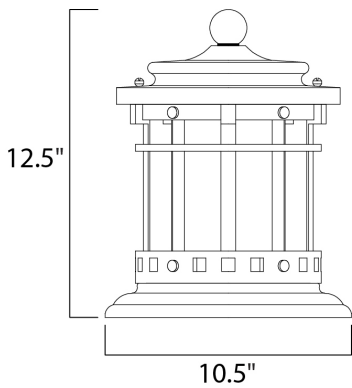

PRODUCT DESCRIPTION

Santa Barbara Cast is a transitional style collection from Maxim Lighting International in Sienna finish with Seedy glass.

MEASUREMENTS

DIMENSION : 10.5" L x 10.5" W x 12.5" H

HANGING WEIGHT : 5.28 lb

LAMPING

INPUT VOLTAGE : 120V

BULB : 3 x 40W Incandescent E12 Candelabra , 120W Total

BULB INCLUDED : (Not Included)

DIMMABLE : Yes

FINISHES OPTION

 Sienna (SE)

GLASS