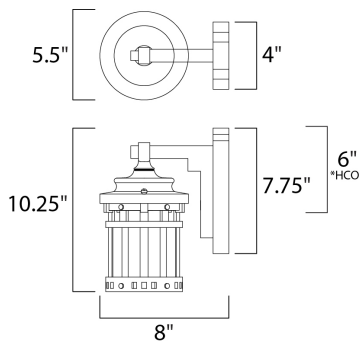

**PRODUCT DESCRIPTION**

Santa Barbara Cast is a transitional style collection from Maxim Lighting International in Sienna finish with Seedy glass.

\*height from center of outlet to the top of the fixture

**MEASUREMENTS**

DIMENSION : 5.5" W x 10.25" H x 8" Ext  
 BACK PLATE : 4" W x 7.75" H x 6" HCO  
 HANGING WEIGHT : 2.75 lb

**LAMPING**

INPUT VOLTAGE : 120V  
 BULB : 1 x 60W Incandescent E26 Medium , 60W Total  
 BULB INCLUDED : (Not Included)  
 DIMMABLE : Yes