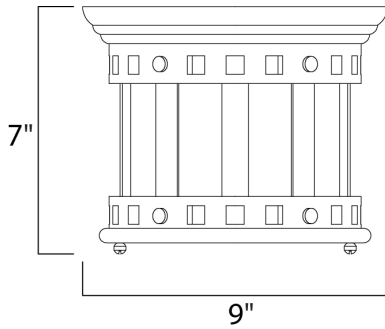

**PRODUCT DESCRIPTION**

Santa Barbara Cast is a transitional style collection from Maxim Lighting International in Sienna finish with Seedy glass.

**MEASUREMENTS**

DIMENSION : 9" L x 9" W x 7" H  
 HANGING WEIGHT : 4.73 lb