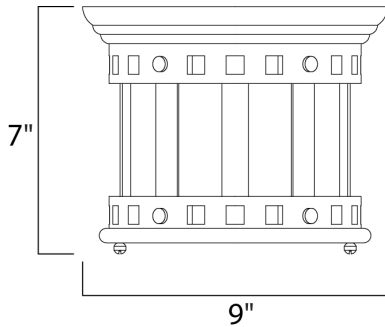

**PRODUCT DESCRIPTION**

Santa Barbara Cast is a transitional style collection from Maxim Lighting International in Sienna finish with Seedy glass.

**MEASUREMENTS**

DIMENSION : 9" L x 9" W x 7" H  
 HANGING WEIGHT : 4.73 lb