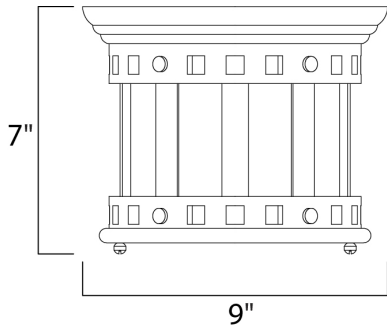

PRODUCT DESCRIPTION

Santa Barbara Cast is a transitional style collection from Maxim Lighting International in Sienna finish with Seedy glass.

MEASUREMENTS

DIMENSION : 9" L x 9" W x 7" H
 HANGING WEIGHT : 4.73 lb