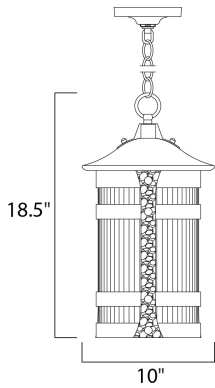

PRODUCT DESCRIPTION

Old World styling in a durable die cast aluminum finished in Anthracite creates a forged iron look with a modern twist. The rustic look of the metal contrasts nicely with the light effect of the ribbed Constellation glass.

MEASUREMENTS

DIMENSION : 10" L x 10" W x 18.5" H
 HANGING WEIGHT : 9.24 lb

LAMPING

INPUT VOLTAGE : 120V
 BULB : 1 x 60W Incandescent E26 Medium , 60W Total
 BULB INCLUDED : (Not Included)
 DIMMABLE : Yes