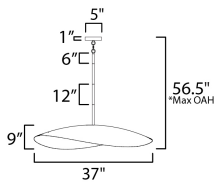

**MEASUREMENTS**

DIMENSION : 37" L x 37" W x 9" H  
 MAX OAH : 50" OAH  
 CANOPY : 5" W x 1" H x 5" L  
 HANGING WEIGHT : 21.92 lb

**LAMPING**

INPUT VOLTAGE : 120V  
 BULB : 4 x 60W Incandescent E12 Candelabra , 240W Total  
 BULB INCLUDED : (Not Included)  
 DIMMABLE : Y