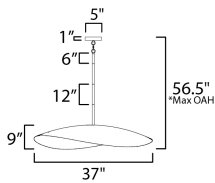

MEASUREMENTS

- DIMENSION : 37" L x 37" W x 9" H
- MAX OAH : 50" OAH
- CANOPY : 5" W x 1" H x 5" L
- HANGING WEIGHT : 21.92 lb

LAMPING

- INPUT VOLTAGE : 120V
- BULB : 4 x 60W Incandescent E12 Candelabra , 240W Total
- BULB INCLUDED : (Not Included)
- DIMMABLE : Y