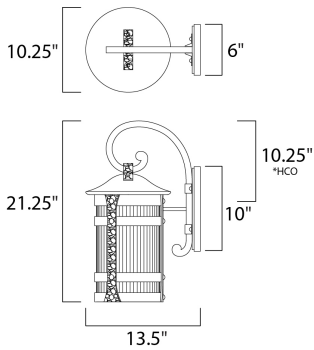

PRODUCT DESCRIPTION

Old World styling in a durable die cast aluminum finished in Anthracite creates a forged iron look with a modern twist. The rustic look of the metal contrasts nicely with the light effect of the ribbed Constellation glass.

MEASUREMENTS

DIMENSION : 10" W x 21.25" H x 13.5" Ext
BACK PLATE : 6" W x 10" H x 10.25" HCO
HANGING WEIGHT : 10.12 lb

LAMPING

INPUT VOLTAGE : 120V
BULB : 1 x 60W Incandescent E26 Medium , 60W Total
BULB INCLUDED : (Not Included)
DIMMABLE : Yes

FINISHES OPTION

Anthracite (AR)

GLASS

Constellation CON

MATERIAL

Aluminum, Glass

RATINGS

cETLus
Wet Location

ADDITIONAL

OPERATING TEMPERATURE:
-20°C (-4°F), 40°C (104°F)

Always consult a qualified electrician before installing any lighting product.