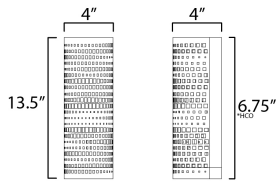

LAMPING

INPUT VOLTAGE : 120V
BULB : 1 x 60W Incandescent E26 Medium , 60W Total
BULB INCLUDED : (Not Included)
DIMMABLE : Y
LIGHTING_DIRECTION : Omni