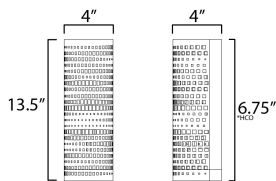

LAMPING

INPUT VOLTAGE : 120V
BULB : 1 x 60W Incandescent E26 Medium , 60W Total
BULB INCLUDED : (Not Included)
DIMMABLE : Y
LIGHTING_DIRECTION : Omni