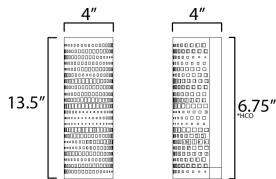

LAMPING

INPUT VOLTAGE : 120V
BULB : 1 x 60W Incandescent E26 Medium , 60W Total
BULB INCLUDED : (Not Included)
DIMMABLE : Triac or ELV
LIGHTING_DIRECTION : Omni