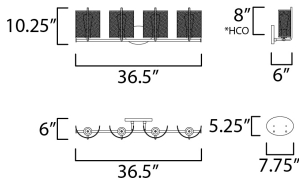

PRODUCT DESCRIPTION

Inner shades of perforated metal are finished in a soft Antique Brass and accented by bands in a complimentary Oil Rubbed Bronze. The light from inside peeks through the perforations and creates an interesting lighting effect. The large scale of the pendants are well suited for larger rooms and hospitality applications.

MEASUREMENTS

DIMENSION : 36.5" W x 10.25" H x 6" Ext
MAX OAH : 7.75" W x 5.25" H
HANGING WEIGHT : 6.38 lb

LAMPING

INPUT VOLTAGE : 120V
BULB : 4 x 60W Incandescent E26 Medium , 240W Total
BULB INCLUDED : (Not Included)
DIMMABLE : Yes
LIGHTING_DIRECTION : Up

FINISHES OPTION

Oil Rubbed Bronze / Antique Brass (OIAB)

MATERIAL

Steel

RATINGS

cULus
Damp Location

ADDITIONAL

INSTALL UP/DOWN: Up
OPERATING TEMPERATURE:
-20°C (-4°F), 40°C (104°F)

Always consult a qualified electrician before installing any lighting product.