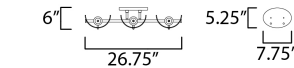

PRODUCT DESCRIPTION

Inner shades of perforated metal are finished in a soft Antique Brass and accented by bands in a complimentary Oil Rubbed Bronze. The light from inside peeks through the perforations and creates an interesting lighting effect. The large scale of the pendants are well suited for larger rooms and hospitality applications.

MEASUREMENTS

DIMENSION : 26.75" W x 10.25" H x 6" Ext
MAX OAH : 7.75" W x 5.25" H
HANGING WEIGHT : 5.06 lb

LAMPING

INPUT VOLTAGE : 120V
BULB : 3 x 60W Incandescent E26 Medium , 180W Total
BULB INCLUDED : (Not Included)
DIMMABLE : Yes
LIGHTING_DIRECTION : Up

FINISHES OPTION

Oil Rubbed Bronze / Antique Brass (OIAB)

MATERIAL

Steel

RATINGS

cULus
Damp Location

ADDITIONAL

INSTALL UP/DOWN: Up
OPERATING TEMPERATURE:
-20°C (-4°F), 40°C (104°F)

Always consult a qualified electrician before installing any lighting product.

WESTERN DISTRIBUTION CENTER (HEADQUARTER)
253 NORTH VINELAND AVE | CITY OF INDUSTRY, CA 91746

EASTERN DISTRIBUTION CENTER
101 GARDNER PARK | PEACHTREE CITY, GA 30269

P. 626.956.4200 | F. 626.956.4225 | maximlighting.com