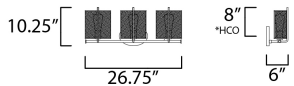

MEASUREMENTS

DIMENSION : 26.75" W x 10.25" H x 6" Ext
MAX OAH : 7.75" W x 5.25" H
HANGING WEIGHT : 5.06 lb

LAMPING

INPUT VOLTAGE : 120V
BULB : 3 x 60W Incandescent E26 Medium , 180W Total
BULB INCLUDED : (Not Included)
DIMMABLE : Yes
LIGHTING_DIRECTION : Up