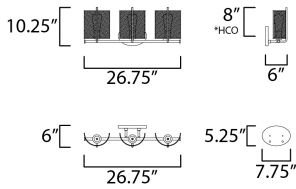

LAMPING

INPUT VOLTAGE : 120V
BULB : 3 x 60W Incandescent E26 Medium , 180W Total
BULB INCLUDED : (Not Included)
DIMMABLE : Yes
LIGHTING_DIRECTION : Up