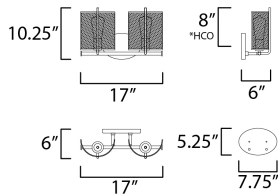

LAMPING

INPUT VOLTAGE : 120V
BULB : 2 x 60W Incandescent E26 Medium , 120W Total
BULB INCLUDED : (Not Included)
DIMMABLE : Yes
LIGHTING_DIRECTION : Up