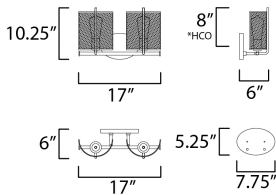

LAMPING

INPUT VOLTAGE : 120V
BULB : 2 x 60W Incandescent E26 Medium , 120W Total
BULB INCLUDED : (Not Included)
DIMMABLE : Yes
LIGHTING_DIRECTION : Up