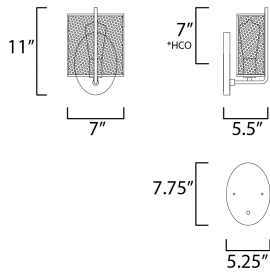

PRODUCT DESCRIPTION

Inner shades of perforated metal are finished in a soft Antique Brass and accented by bands in a complimentary Oil Rubbed Bronze. The light from inside peeks through the perforations and creates an interesting lighting effect. The large scale of the pendants are well suited for larger rooms and hospitality applications.

MEASUREMENTS

DIMENSION : 7" W x 11" H x 5.5" Ext
MAX OAH : 5.25" W x 7.75" H
HANGING WEIGHT : 1.76 lb

LAMPING

INPUT VOLTAGE : 120V
BULB : 1 x 60W Incandescent E26 Medium , 60W Total
BULB INCLUDED : (Not Included)
DIMMABLE : Yes
LIGHTING_DIRECTION : Up

FINISHES OPTION

Oil Rubbed Bronze / Antique Brass (OIAB)

MATERIAL

Steel

RATINGS

cULus
Damp Location

ADDITIONAL

INSTALL UP/DOWN: Up
OPERATING TEMPERATURE:
-20°C (-4°F), 40°C (104°F)

Always consult a qualified electrician before installing any lighting product.