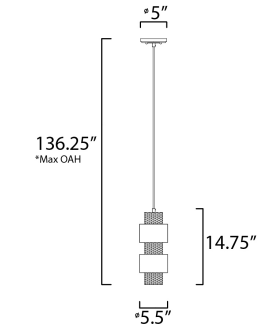

**FINISHES OPTION**

 Oil Rubbed Bronze / Antique Brass (OIAB)

**MATERIAL**

Steel

**RATINGS**

cULus  
Dry Location

**ADDITIONAL**

ADJUSTABLE  
SLOPE: 90  
OPERATING TEMPERATURE:  
-20°C (-4°F), 40°C (104°F)

**MEASUREMENTS**

DIMENSION : 5.5" L x 5.5" W x 14.75" H  
MAX OAH : 49" OAH  
CANOPY : 5" W x 0.75" H x 5" L  
HANGING WEIGHT : 4.18 lb

**LAMPING**

INPUT VOLTAGE : 120V  
BULB : 1 x 60W Incandescent E26 Medium , 60W Total  
BULB INCLUDED : (Not Included)  
DIMMABLE :