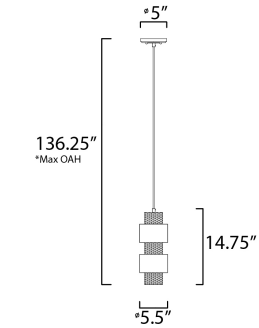

**FINISHES OPTION**

 Oil Rubbed Bronze / Antique Brass (OIAB)

**MATERIAL**

Steel

**RATINGS**

cULus  
Dry Location

**ADDITIONAL**

ADJUSTABLE  
SLOPE: 90  
OPERATING TEMPERATURE:  
-20°C (-4°F), 40°C (104°F)

**MEASUREMENTS**

DIMENSION : 5.5" L x 5.5" W x 14.75" H  
 MAX OAH : 49" OAH  
 CANOPY : 5" W x 0.75" H x 5" L  
 HANGING WEIGHT : 4.18 lb

**LAMPING**

INPUT VOLTAGE : 120V  
 BULB : 1 x 60W Incandescent E26 Medium , 60W Total  
 BULB INCLUDED : (Not Included)  
 DIMMABLE :