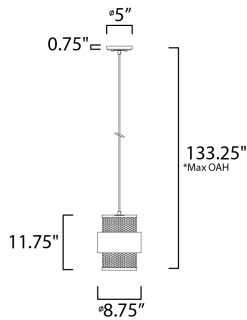

*max overall height

MEASUREMENTS

- DIMENSION : 8.75" L x 8.75" W x 11.75" H
- MAX OAH : 133.25" OAH
- CANOPY : 5" W x 0.75" H x 5" L
- HANGING WEIGHT : 5.5 lb

LAMPING

- INPUT VOLTAGE : 120V
- BULB : 1 x 60W Incandescent E26 Medium , 60W Total
- BULB INCLUDED : (Not Included)
- DIMMABLE : Yes