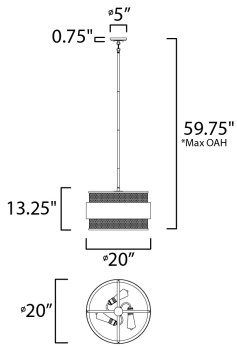

*max overall height

MEASUREMENTS

- DIMENSION : 20" L x 20" W x 13.25" H
- MAX OAH : 59.75" OAH
- CANOPY : 5" W x 0.75" H x 5" L
- HANGING WEIGHT : 16.06 lb

LAMPING

- INPUT VOLTAGE : 120V
- BULB : 3 x 60W Incandescent E26 Medium , 180W Total
- BULB INCLUDED : (Not Included)
- DIMMABLE : Yes