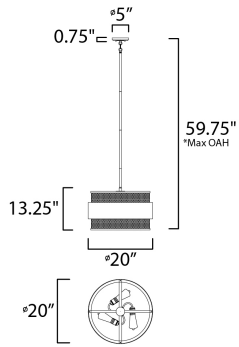

\*max overall height

**MEASUREMENTS**

- DIMENSION : 20" L x 20" W x 13.25" H
- MAX OAH : 59.75" OAH
- CANOPY : 5" W x 0.75" H x 5" L
- HANGING WEIGHT : 16.06 lb

**LAMPING**

- INPUT VOLTAGE : 120V
- BULB : 3 x 60W Incandescent E26 Medium , 180W Total
- BULB INCLUDED : (Not Included)
- DIMMABLE : Yes