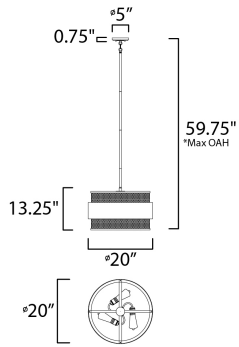

*max overall height

MEASUREMENTS

- DIMENSION : 20" L x 20" W x 13.25" H
- MAX OAH : 59.75" OAH
- CANOPY : 5" W x 0.75" H x 5" L
- HANGING WEIGHT : 16.06 lb

LAMPING

- INPUT VOLTAGE : 120V
- BULB : 3 x 60W Incandescent E26 Medium , 180W Total
- BULB INCLUDED : (Not Included)
- DIMMABLE : Yes