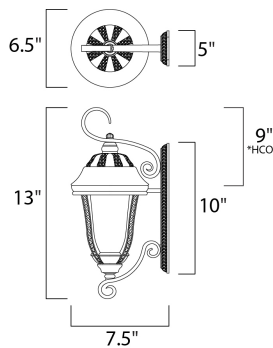

PRODUCT DESCRIPTION

Whittier Cast is a traditional, European style collection from Maxim Lighting International in Earth Tone finish with Water Glass glass.

MEASUREMENTS

DIMENSION : 12" W x 30.5" H x 16" Ext
BACK PLATE : 5" W x 20.5" H x 14" HCO
HANGING WEIGHT : 9.2 lb

LAMPING

INPUT VOLTAGE : 120V
BULB : 3 x 40W Incandescent E12 Candelabra , 120W Total
BULB INCLUDED : (Not Included)
DIMMABLE : Yes

FINISHES OPTION

Earth Tone (ET)

GLASS

Water Glass WG

MATERIAL

Die Cast Aluminum

RATINGS

cETLus
Wet Location

ADDITIONAL

OPERATING TEMPERATURE:
-20°C (-4°F), 40°C (104°F)

Always consult a qualified electrician before installing any lighting product.