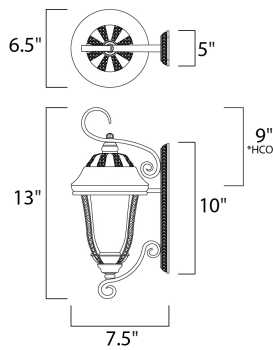

PRODUCT DESCRIPTION

Whittier Cast is a traditional, European style collection from Maxim Lighting International in Earth Tone finish with Water Glass glass.

MEASUREMENTS

DIMENSION : 12" W x 30.5" H x 16" Ext
BACK PLATE : 5" W x 20.5" H x 14" HCO
HANGING WEIGHT : 9.2 lb

LAMPING

INPUT VOLTAGE : 120V
BULB : 3 x 40W Incandescent E12 Candelabra , 120W Total
BULB INCLUDED : (Not Included)
DIMMABLE : Yes

FINISHES OPTION

Earth Tone (ET)

GLASS

Water Glass WG

MATERIAL

Die Cast Aluminum

RATINGS

cETLus
Wet Location

ADDITIONAL

OPERATING TEMPERATURE:
-20°C (-4°F), 40°C (104°F)

Always consult a qualified electrician before installing any lighting product.