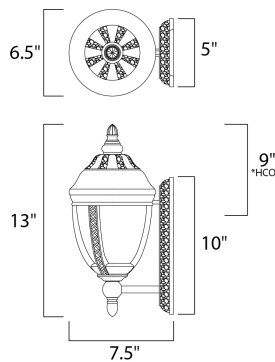

PRODUCT DESCRIPTION

Whittier Cast is a traditional, European style collection from Maxim Lighting International in Earth Tone finish with Water Glass glass.

MEASUREMENTS

DIMENSION : 6.5" W x 13" H x 7.5" Ext
BACK PLATE : 5" W x 10" H x 9" HCO
HANGING WEIGHT : 2.86 lb

LAMPING

INPUT VOLTAGE : 120V
BULB : 1 x 60W Incandescent E26 Medium , 60W Total
BULB INCLUDED : (Not Included)
DIMMABLE : Yes

FINISHES OPTION

Earth Tone (ET)

GLASS

Water Glass WG

MATERIAL

Die Cast Aluminum

RATINGS

cETLus
Wet Location

ADDITIONAL

OPERATING TEMPERATURE:
-20°C (-4°F), 40°C (104°F)

Always consult a qualified electrician before installing any lighting product.