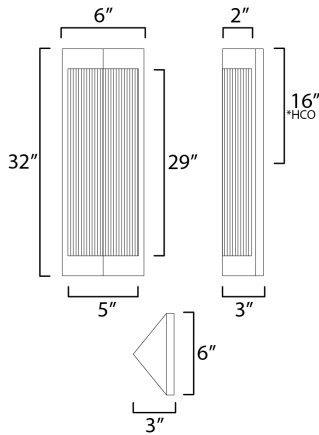

PRODUCT DESCRIPTION

A transitional design suitable for both modern and more traditional applications, this outdoor series of lighting features Clear Ribbed glass that refracts the light source within triangular frames. A Black frame with warm Antique Brass light clusters within, the collection includes 3 sizes of wall sconces and 2 sizes of outdoor rated pendants. With a depth of less than 4 inches, this ADA compliant sconce may also be used in commercial applications.

MEASUREMENTS

DIMENSION : 6" W x 32" H x 3" Ext
 BACK PLATE : 6" W x 32" H x 16" HCO
 HANGING WEIGHT : 7 lb

LAMPING

INPUT VOLTAGE : 120V
 BULB : 2 x 60W Incandescent E26 Medium , 120W Total
 BULB INCLUDED : (Not Included)
 DIMMABLE : Y
 LIGHTING_DIRECTION : Omni