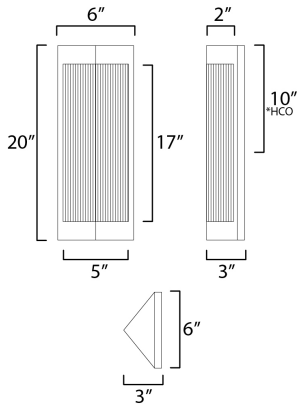

PRODUCT DESCRIPTION

A transitional design suitable for both modern and more traditional applications, this outdoor series of lighting features Clear Ribbed glass that refracts the light source within triangular frames. A Black frame with warm Antique Brass light clusters within, the collection includes 3 sizes of wall sconces and 2 sizes of outdoor rated pendants. With a depth of less than 4 inches, this ADA compliant sconce may also be used in commercial applications.

MEASUREMENTS

DIMENSION : 6" W x 20" H x 3" Ext
 BACK PLATE : 6" W x 20" H x 10" HCO
 HANGING WEIGHT : 4.4 lb

LAMPING

INPUT VOLTAGE : 120V
 BULB : 1 x 60W Incandescent E26 Medium , 60W Total
 BULB INCLUDED : (Not Included)
 DIMMABLE : Y
 LIGHTING_DIRECTION : Omni