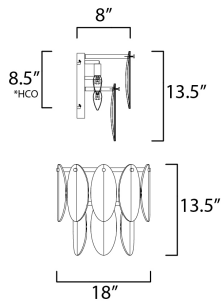

PRODUCT DESCRIPTION

Hand formed glass petals suspend from a tiered frame of Polished Chrome. The glass is transparent yet cloudy, softly diffusing the light while creating a clean and crisp design.