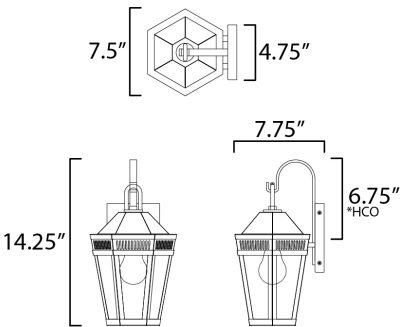

FINISHES OPTION

 Black (BK)

GLASS

Clear CL

MATERIAL

Stainless Steel, Aluminum, Glass

RATINGS

cETLus
Wet Location

ADDITIONAL

INSTALL UP/DOWN: Up
OPERATING TEMPERATURE:
-20°C (-4°F), 40°C (104°F)

MEASUREMENTS

DIMENSION : 7.5" W x 14.25" H x 7.75" Ext
BACK PLATE : 4.75" W x 6" H x 6.75" HCO
HANGING WEIGHT : 3.85 lb

LAMPING