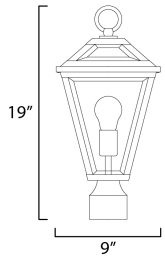

PRODUCT DESCRIPTION

MEASUREMENTS

DIMENSION : 9" W x 19" H
 CANOPY : 3.25" W x 3.5" H
 HANGING WEIGHT : 4.84 lb

LAMPING

INPUT VOLTAGE : 120V
 BULB : 1 x 60W Incandescent E26 Medium , 60W Total
 BULB INCLUDED : (Not Included)
 DIMMABLE : Y

FINISHES OPTION

 Black (BK)

GLASS

Clear CL

MATERIAL

Steel

RATINGS

cETLus
 Wet Location