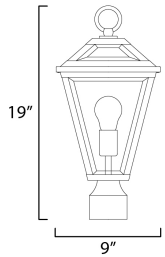

**PRODUCT DESCRIPTION**

**MEASUREMENTS**

DIMENSION : 9" W x 19" H  
CANOPY : 3.25" W x 3.5" H  
HANGING WEIGHT : 4.84 lb

**LAMPING**

INPUT VOLTAGE : 120V  
BULB : 1 x 60W Incandescent E26 Medium , 60W Total  
BULB INCLUDED : (Not Included)  
DIMMABLE : Y