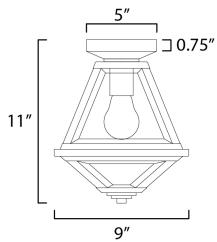

PRODUCT DESCRIPTION

MEASUREMENTS

DIMENSION : 9" L x 9" W x 11" H
 CANOPY : 5" W x 0.75" H x 5" L
 HANGING WEIGHT : 4.18 lb

LAMPING

INPUT VOLTAGE : 120V
 BULB : 1 x 60W Incandescent E26 Medium , 60W Total
 BULB INCLUDED : (Not Included)
 DIMMABLE : Y

FINISHES OPTION

 Black (BK)

GLASS

Clear CL

MATERIAL

Steel

RATINGS

cETLus
 Damp Location