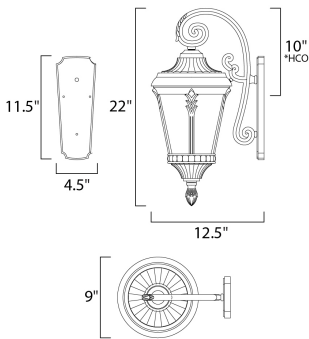

PRODUCT DESCRIPTION

Featuring a Die Cast frame of Black with clear Water Glass and added detail to the support rails, the Sentry collection represents a timeless classic reborn.

MEASUREMENTS

- DIMENSION : 9" W x 22" H x 12.5" Ext
- BACK PLATE : 4.5" W x 11.5" H x 10" HCO
- HANGING WEIGHT : 6.6 lb

LAMPING

- INPUT VOLTAGE : 120V
- BULB : 1 x 60W Incandescent E26 Medium , 60W Total
- BULB INCLUDED : (Not Included)
- DIMMABLE :
- LIGHTING_DIRECTION : Down

FINISHES OPTION

- Black (BK)

GLASS

Water Glass WG

MATERIAL

Die Cast Aluminum, Glass

RATINGS

cETLus
Wet Location

ADDITIONAL

INSTALL UP/DOWN: Up
OPERATING TEMPERATURE:
-20°C (-4°F), 40°C (104°F)

Always consult a qualified electrician before installing any lighting product.