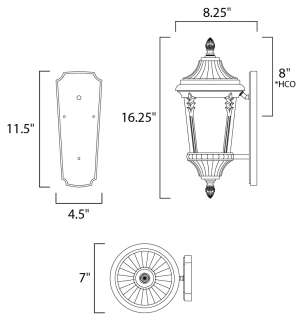

PRODUCT DESCRIPTION

Featuring a Die Cast frame of Black with clear Water Glass and added detail to the support rails, the Sentry collection represents a timeless classic reborn.

MEASUREMENTS

- DIMENSION : 7" W x 16.25" H x 8.25" Ext
- BACK PLATE : 4.5" W x 11.5" H x 8" HCO
- HANGING WEIGHT : 4.2 lb

LAMPING

- INPUT VOLTAGE : 120V
- BULB : 1 x 60W Incandescent E26 Medium , 60W Total
- BULB INCLUDED : (Not Included)
- DIMMABLE :
- LIGHTING_DIRECTION : Down

FINISHES OPTION

- Black (BK)

GLASS

Water Glass WG

MATERIAL

Die Cast Aluminum, Glass

RATINGS

cETLus
Wet Location

ADDITIONAL

INSTALL UP/DOWN: Up
OPERATING TEMPERATURE:
-20°C (-4°F), 40°C (104°F)

Always consult a qualified electrician before installing any lighting product.